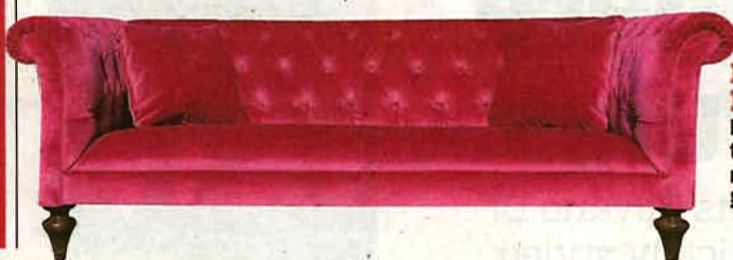

Camden Sofa in cerise velvet
Luxurious and glamorous without being chintzy, the Camden sofa is an effortless statement piece. £1,415, sofasandstuff.com