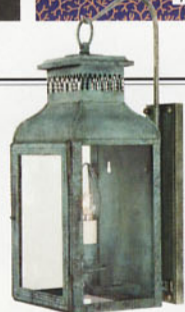

**CHARLES EDWARDS**  
French Bracket lantern, £1,128. charlesedwards.com

**SKINFLINT DESIGN**  
Vintage industrial light, £185.  
skinflintdesign.co.uk

**LB CERAMICS**  
Patina tall vase, from £99.  
chelseagardener.com